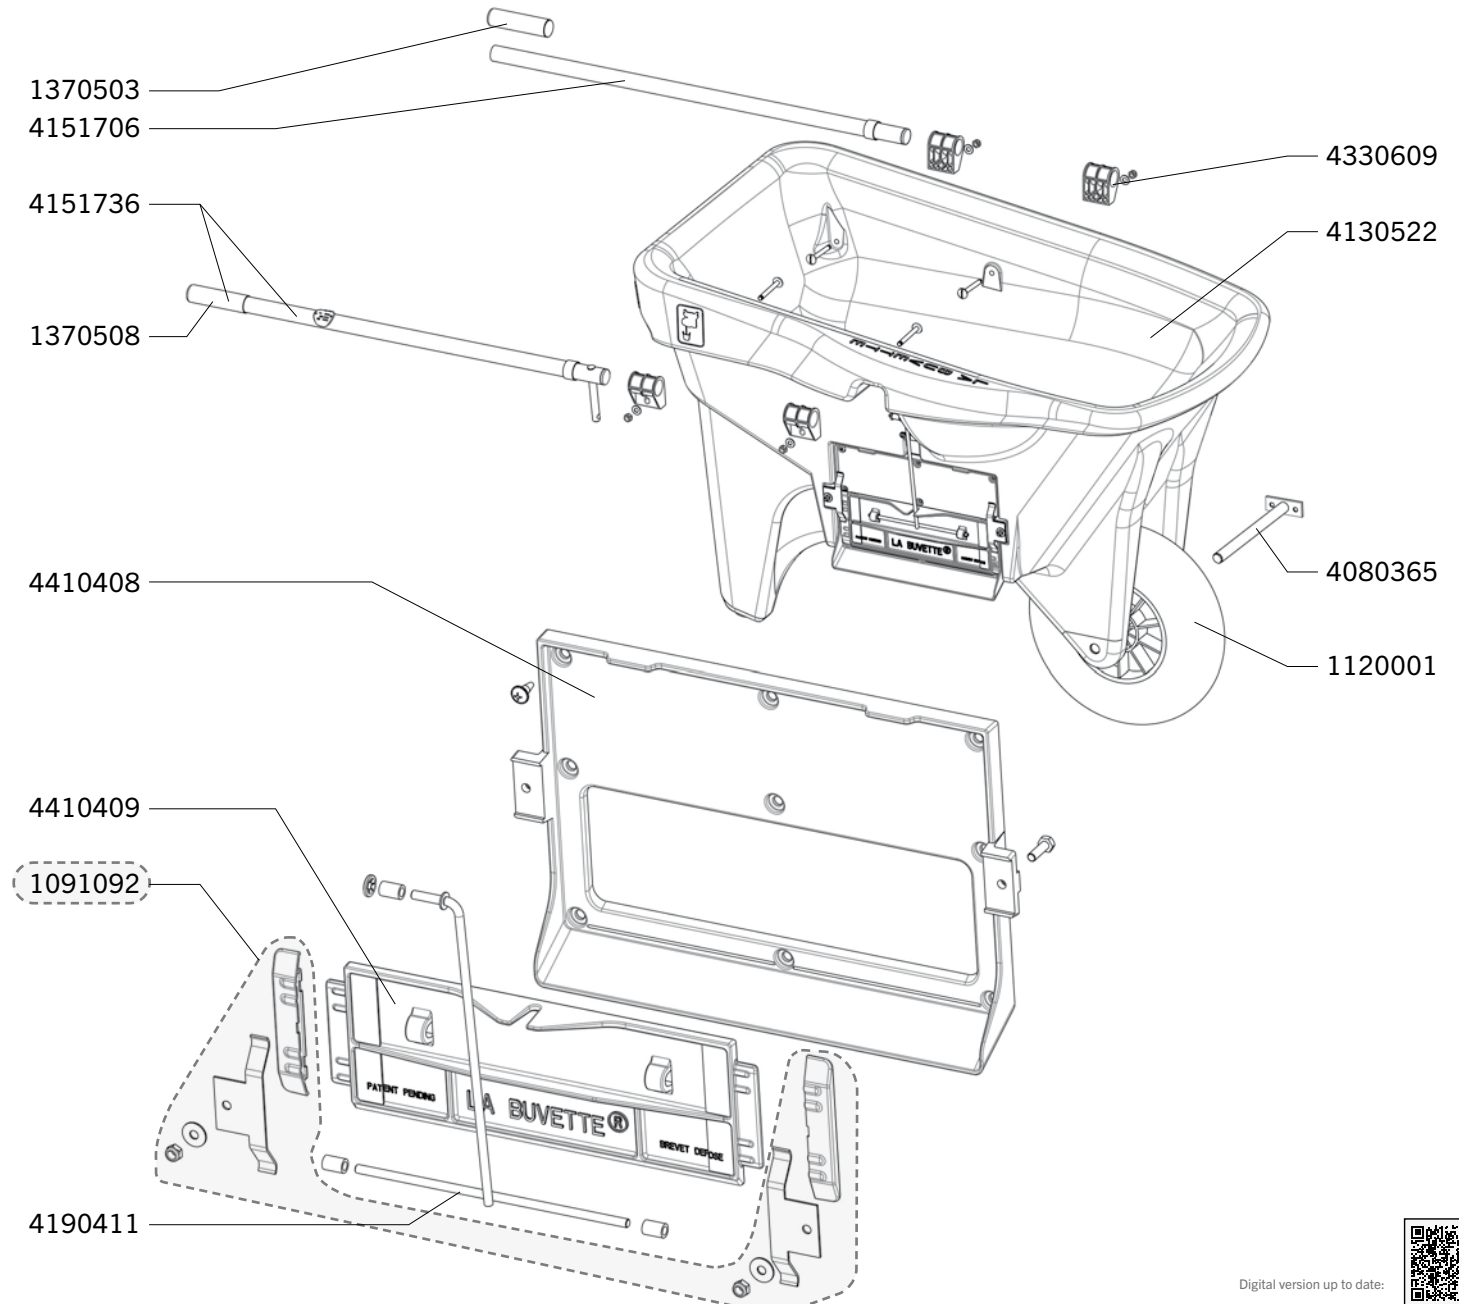

WHEELBARROW FOR FEED DISTRIBUTION

Ref. D185

Ship.	Code	Designation
J+5	1090711	10 X NYLON WASHER
J+5	1091092	BAG WITH 2 PADS + SPRINGS +SCREWS
J+5	1120001	WHEEL DIAM 400 TUBE TYPE TYRE
J+5	1190304	Ø30 OBTURATOR VERSION 3/4
J+5	1370503	HANDLE FOR DISTRIBUTION WHEELBARROW
J+5	1370508	GRIP Ø33 L 120 FOR HANDLE
J+5	4080365	WHEEL AXLE Ø 20 WHEELBARROW
J+5	4130522	BAQUET PE FEED WHEELBARROW
J+5	4151706	LEFT ARM FOR WHEELBARROW
J+5	4151736	RIGHT ARM WEEHL BARROW D185
J+5	4190411	ACTION ROD GALVANISED
J+5	4260207	RING 6X10X14 PL
J+5	4330609	WHEELBARROW LANDING
J+5	4410408	FRAME (ALU) 350X250 WHEELBARROW
J+5	4410409	ALUMINIUM SLIDE F. WHEELBARROW

Shipping time in working days (running out of stock excepted), spare parts tagged with a (J) are dispatched the same day if order received before noon and made of parts tagged with (J) exclusively.

Digital version up to date: